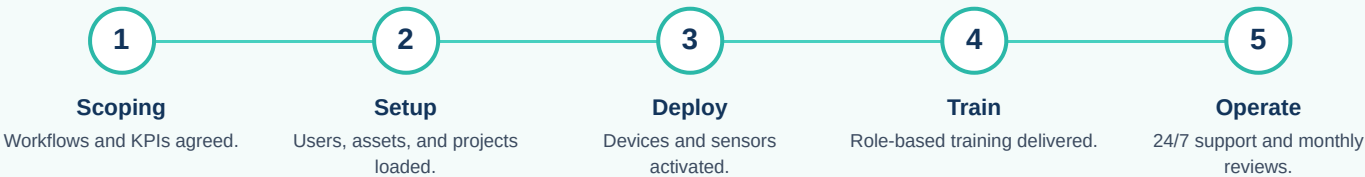

HOW WE WORK

From Onboarding to Daily Operations

Want to see Vision Connect live?

Book a 30-minute demo with real fleet and project data · Pilot access available for qualified clients.

+965 2372 4325
info@visionkuwait.com